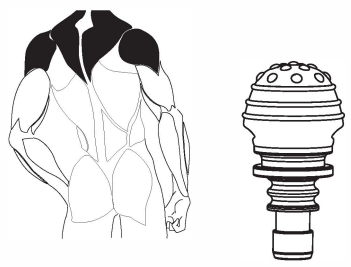

#### 1. Installation of Massage Head

The convex groove of the massage head is aligned with the groove of the gun and insert by pressing in.

## 2. Introduction of Massage Head

**A. Ball Head:** Uniform and soft strength suitable for whole body muscle massage and relaxation.

(Recommended duration: 1.5 minutes)

**B. U-Shaped Head:** Suitable for shoulders, cervical vertebrae and bilateral muscles. (Recommended duration: 1 minute)

**Note:** Don't directly hit the cervical spine and spine, it will cause personal injury.

**C. Bullet Head:** Suitable for tendon, acupoint, etc.

(Recommended duration: 1.5 minutes)

**D. D-Shaped Head:** Suitable for back, cervical and waist massage.

(Recommended duration: 1.5 minutes)

E. **Air Plug Head:** Suitable for massaging bones and sensitive parts.(Recommended duration: 1 minute)

F. **Flat head:** Suitable for relaxation and pliability of various muscle parts of the body. (Recommended duration: 1 minute)