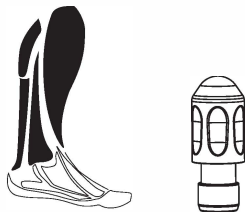

#### 1. Installation of Massage Head

The convex groove of the massage head is aligned with the groove of the gun and insert by pressing in.

## 2. Introduction of Massage Head

**A. Ball Head:** Uniform and soft strength suitable for whole body muscle massage and relaxation.

(Recommended duration: 1.5 minutes)

**B. U-Shaped Head:** Suitable for shoulders, cervical vertebrae and bilateral muscles. (Recommended duration: 1 minute)

**Note:** Don't directly hit the cervical spine and spine, it will cause personal injury.

**C. Bullet Head:** Suitable for tendon, acupoint, etc.

(Recommended duration: 1.5 minutes)

**D. D-Shaped Head:** Suitable for back, cervical and waist massage.