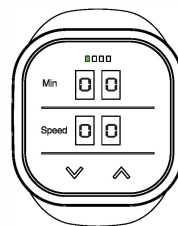

When the battery is less than 25%, the first charging indicator light flashes.