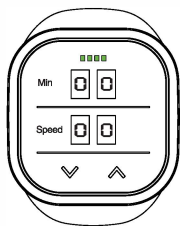

2. Description of Battery Indicator

Each grid reflects the corresponding 25% power and the corresponding indicator flashes in the charging range.

For example: When the charge is 50% full, the two green indicator lights are always on.

When the battery is fully charged, the charging indicator lights are all green.