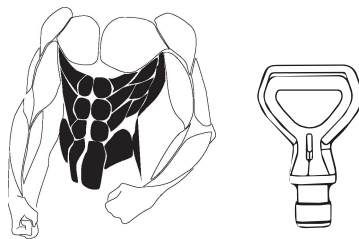

#### 1. Installation of Massage Head

The convex groove of the massage head is aligned with the groove of the gun and insert by pressing in.

## 2. Introduction of Massage Head

**A. Ball Head:** Uniform and soft strength suitable for whole body muscle massage and relaxation.

(Recommended duration: 1.5 minutes)

**B. U-Shaped Head:** Suitable for shoulders, cervical vertebrae and bilateral muscles. (Recommended duration: 1 minute)

**Note:** Don't directly hit the cervical spine and spine, it will cause personal injury.

**C. Bullet Head:** Suitable for tendon, acupoint, etc.

(Recommended duration: 1.5 minutes)

**D. D-Shaped Head:** Suitable for back, cervical and waist massage.