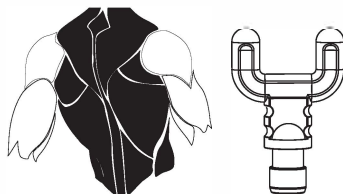

#### 1. Installation of Massage Head

The convex groove of the massage head is aligned with the groove of the gun and insert by pressing in.

## 2. Introduction of Massage Head

**A. Ball Head:** Uniform and soft strength suitable for whole body muscle massage and relaxation.

(Recommended duration: 1.5 minutes)

**B. U-Shaped Head:** Suitable for shoulders, cervical vertebrae and bilateral muscles. (Recommended duration: 1 minute)