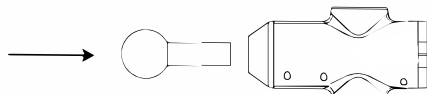

● Choose Massage Head

1. Installation of Massage Head

The convex groove of the massage head is aligned with the groove of the gun and insert by pressing in.